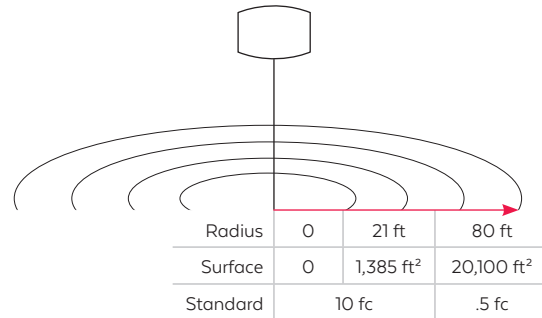

# sirocco 600 W LED / 75,000 lm

## lighting data

Open core area lighting requirement (.5 fc U.S.)	20,100 ft <sup>2</sup>
Very low risk area lighting requirement for safety and security (10 fc U.S.)	1,385 ft <sup>2</sup>
Light under the balloon (13 ft high)	54.8 fc
Maximum lumen	75,000 lm
Color temperature: daylight	6,000 K

## dimensions and packaging

Envelope size	ø 43.5 in / h 24 in
P500TA stand height	from 5 to 18 ft
Net weight of the balloon	20 lbs
<b>PVC cylinder case</b>	
Cylinder case dimensions	L 39.4 x w 10.24 in
Content: full set lighting balloon with LED (without stand), 1 user manual, 1 glove, 1 repair patch kit	
Net weight without stand	25 lbs

## technical data

Light source	6 x 100 W LED
Average LED life*	50,000 h
Efficiency	125 lm/W
LED configuration	6 x independent panels [Driver + LED] Quick and easy to replace (4 screws)
Maximum power	600 W
Available voltage	110/120 - 220/240 V / 50 Hz
Amperage draw	5.8 AC amps
Restrike time	instant
Power supply	main power or 1 kVA generator
Envelope options	multiple envelope colors, without reflector or with reverse reflector